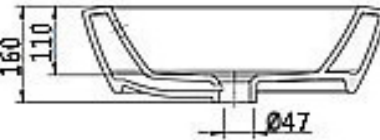

\*Image for reference only, The Color of Furniture is Oak

Product : Furniture with Mirror  
Model : 61370 Finish : Oak

Product :  
"Newday" Counter Top Basin  
Model : 113350 Finish : White

Product : Floor Stand Furniture  
Model : 61300 Finish : Oak