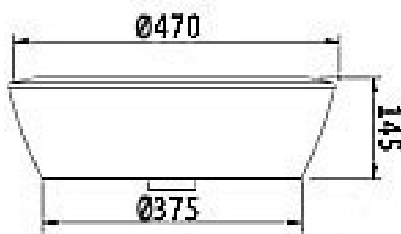

\*Image for reference only, The Color of Furniture is Oak

Product : Furniture with Mirror  
Model : 61370 Finish : Oak

Product :  
"Newday" Counter Top Basin  
Model : 113350 Finish : White

Product : Floor Stand Furniture  
Model : 61300 Finish : Oak