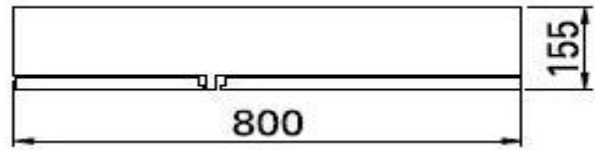

\*Image for reference only, The Color of Furniture is Oak

Product : Furniture with Mirror  
Model : 61370 Finish : Oak

Product :  
"Newday" Counter Top Basin  
Model : 113350 Finish : White

Product : Floor Stand Furniture  
Model : 61300 Finish : Oak